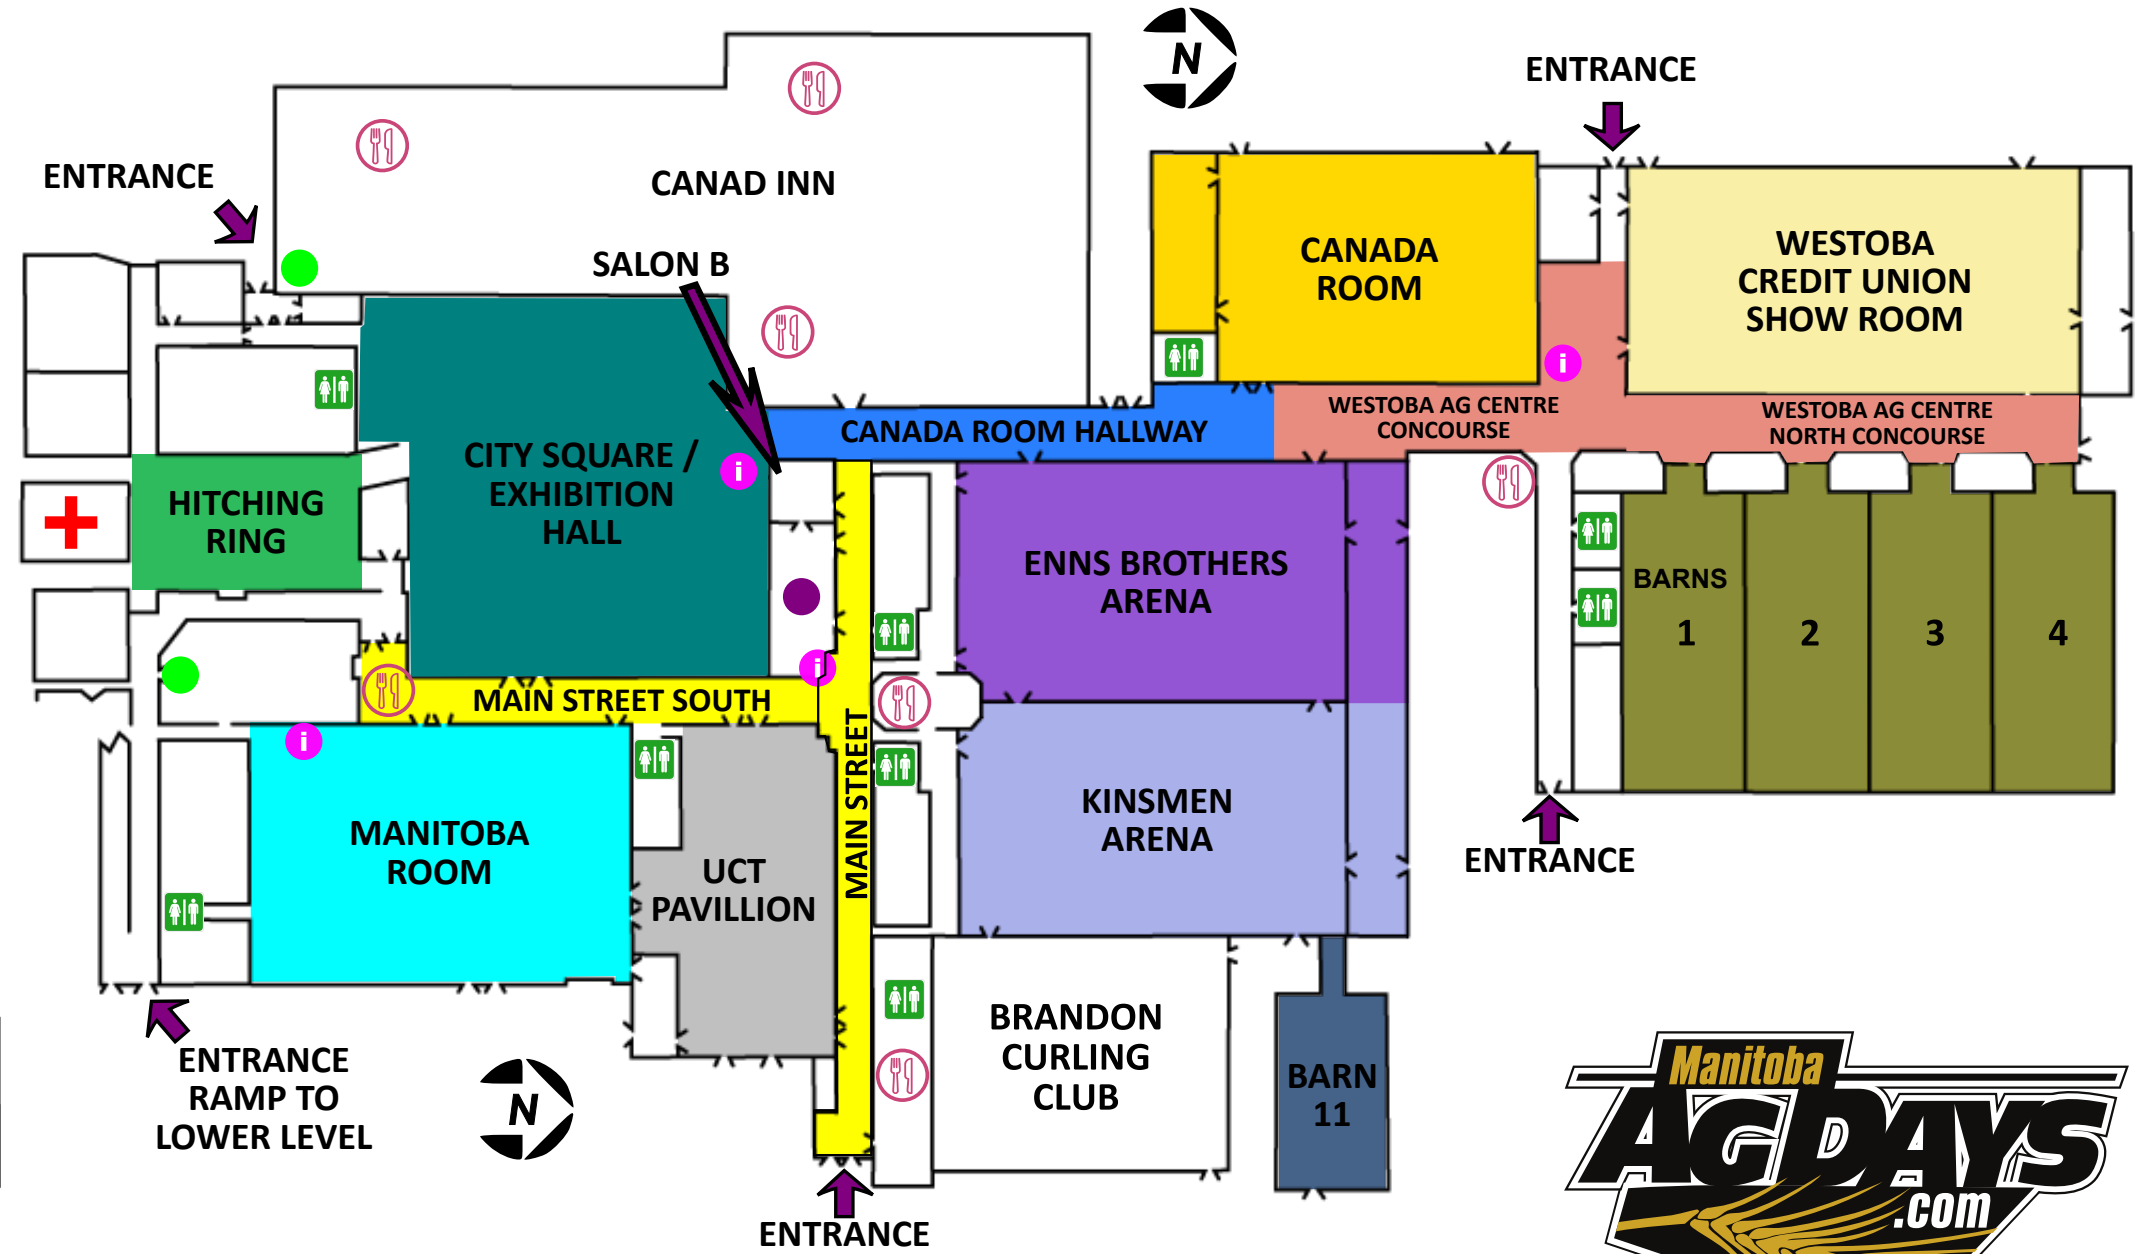

- SHOW OFFICE
- i INFORMATION BOOTH
- + ST. JOHN AMBULANCE
- WASHROOMS
- ELEVATORS
- FOOD SERVICE

LOWER LEVEL

UPPER LEVEL

KEYSTONE CENTRE

COMMUNITY @ HEART