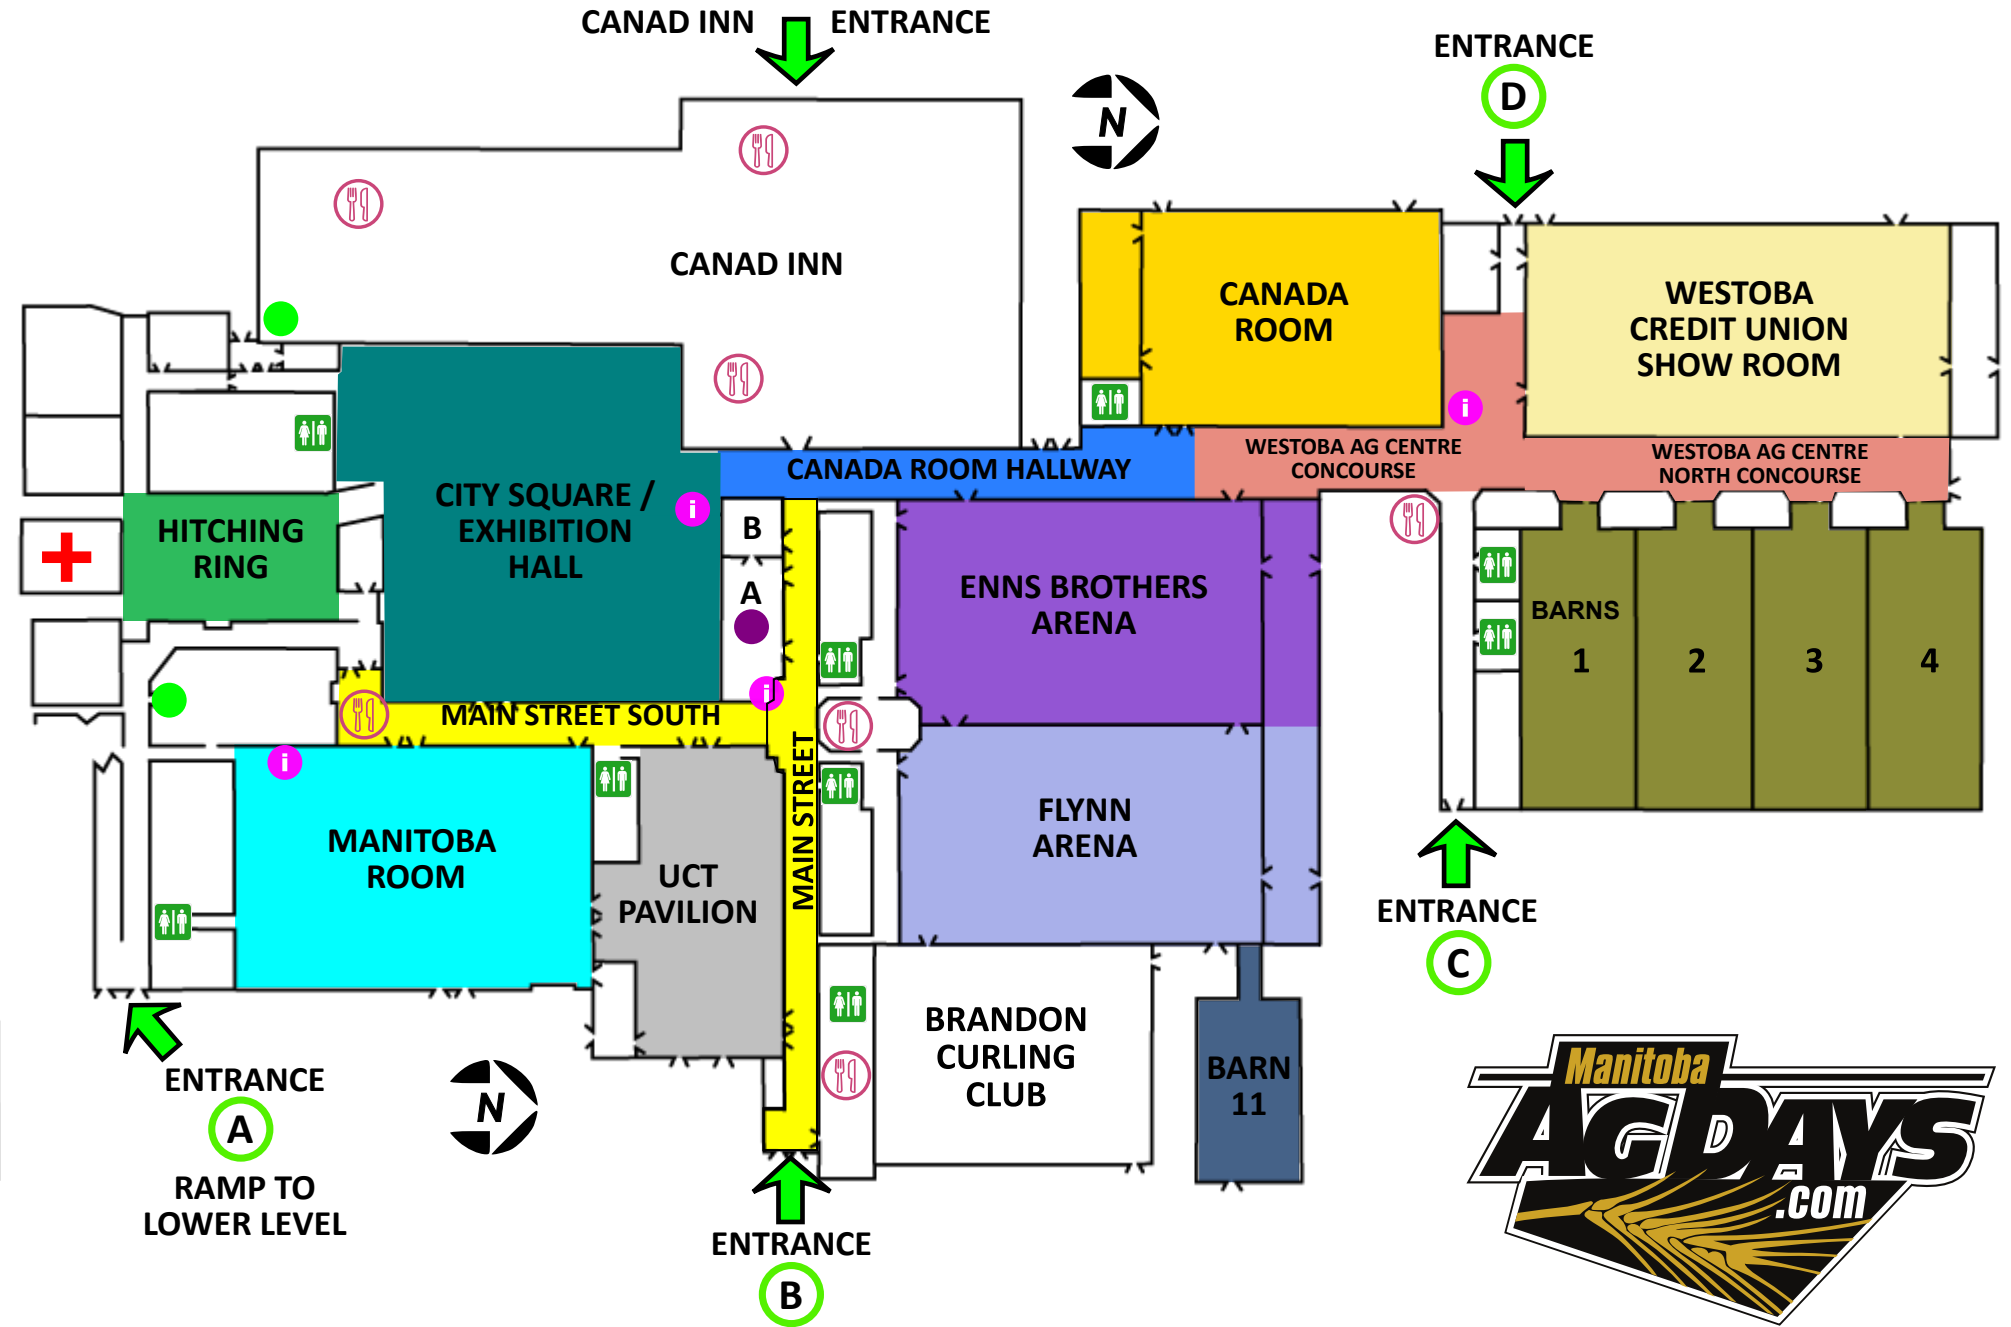

- SHOW OFFICE
- i INFORMATION BOOTH
- + ST. JOHN AMBULANCE
- ♿ WASHROOMS
- ELEVATORS
- 🍴 FOOD SERVICE

CANAD INN ENTRANCE

ENTRANCE D

UPPER LEVEL

LOWER LEVEL

KEYSTONE CENTRE

COMMUNITY @ HEART